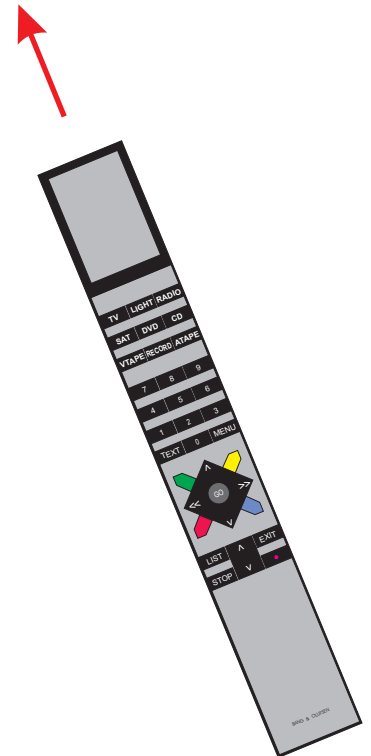

# KALEIDESCAPE

19200 bps  
8 databits  
1 stopbit  
No parity

Kaleidescape

Female

TT455-RT-238

Male

RS232 cable