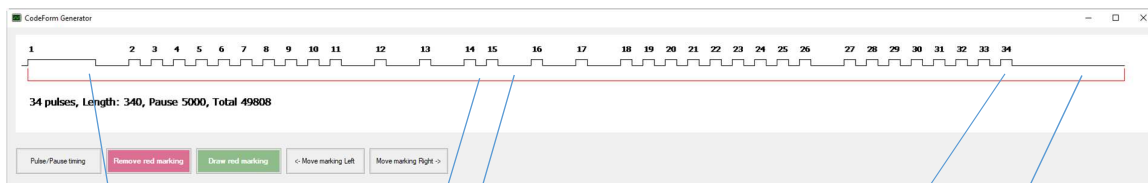

LINTRONIC CODESET 745 (38 KHZ)

At LinTronic we have developed a set of InfraRed commands, capable of controlling our products.

The commands are designed to allow up to 65.000 owners to have their own command set of up to 65.000 commands. This ensures that the codeset from one owner, cannot control the codes of another owner.

An owner could be for example a home automation installer, a company manufacturing a product controlled by infrared signals, etc.

The LinTronic codeset is used as Trigger for our Signal Converters, which will carry out the Actions as configured by you.

250 FREE CODES

This document includes 250 commands holding LinTronic's owner ID is available for public use.

Startpulse   3000 us
StartPause   1500 us

Logical 0   500 / 500 us
Logical 1   500 / 1500 us

Terminator   500 us

Repeatpause   50000 us

See next pages.