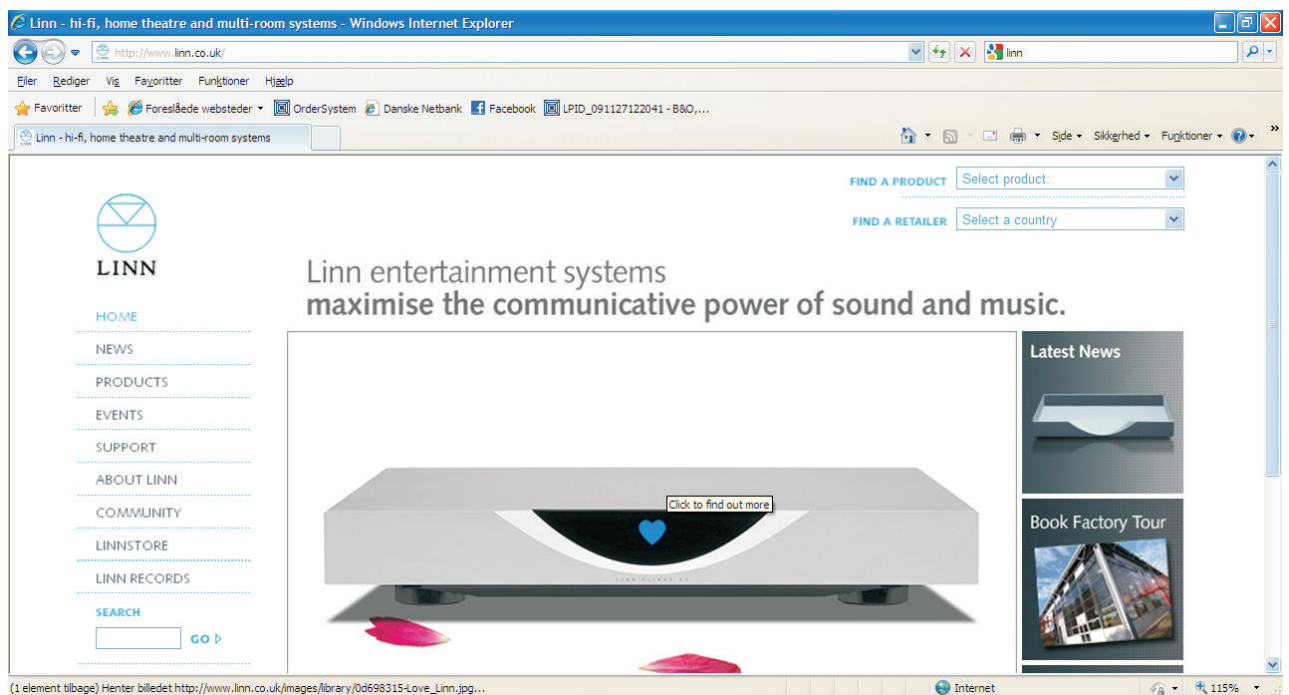

LinTronic

<http://www.lintronic.dk>

LINN